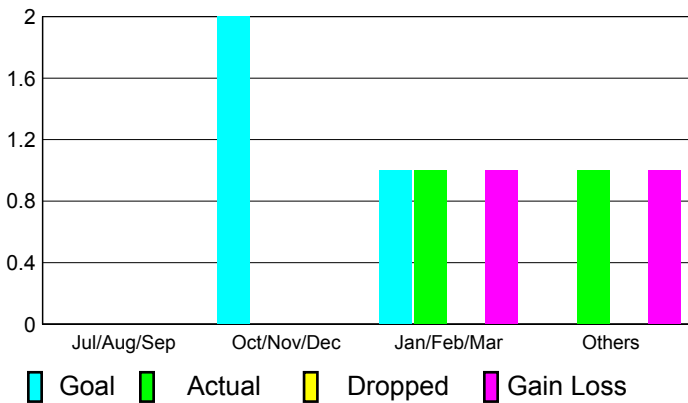

2010-2011 GMT Reports for District (or Undistricted) **District 42**

GMT: ED J LECIUS

Location: RHODE ISLAND

GMT CA: 1

CLUBS

**Club Results
2010-2011**

**Clubs
2009-2010**

Month	New Club Goal	Actual New Clubs	Actual Dropped Clubs	Gain/Loss of Clubs	Gain/Loss of Clubs
Jul/Aug/Sep	0	0	0	0	0
Oct/Nov/Dec	2	0	0	0	0
Jan/Feb/Mar	1	1	0	1	1
Apr/May/Jun	0	1	0	1	1
Totals	3	2	0	2	2

Club Results 2010-2011

Goal, New, Dropped, Gain/Loss

Comparison of Club Gain/Loss

Current Year Compared to the Previous Year

YTD Status Quo Clubs 2010-2011

Status Quo Clubs Compared to Status Quo Members

MEMBERSHIP

**Membership Results
2010-2011**

**Membership
2009-2010**

Month	Net Memb Goal	Actual New Memb	Actual Dropped Memb	Gain/Loss of Memb	Gain/Loss of Memb
Jul/Aug/Sep	10	35	-29	6	4
Oct/Nov/Dec	25	45	-27	18	-1
Jan/Feb/Mar	5	69	-43	26	30
Apr/May/Jun	-15	54	-55	-1	28
Totals	25	203	-154	49	61