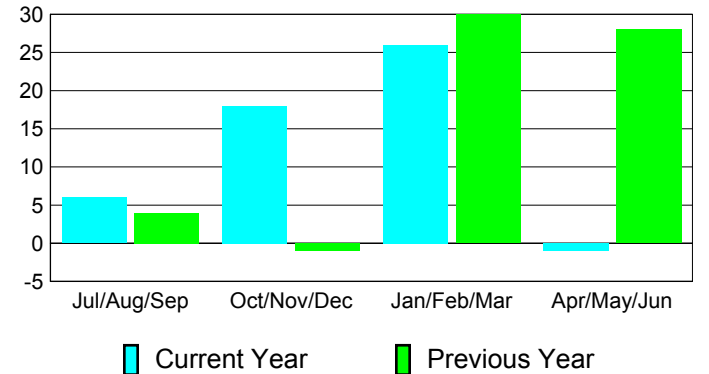

**Membership Results
2010-2011**

**Membership
2009-2010**

Month	Net Memb Goal	Actual New Memb	Actual Dropped Memb	Gain/Loss of Memb	Gain/Loss of Memb
Jul/Aug/Sep	10	35	-29	6	4
Oct/Nov/Dec	25	45	-27	18	-1
Jan/Feb/Mar	5	69	-43	26	30
Apr/May/Jun	-15	54	-55	-1	28
Totals	25	203	-154	49	61

Membership Results 2010-2011

Goal, New, Dropped, Gain/Loss

Comparison of Membership Gain/Loss

Current Year Compared to the Previous Year

Gender Comparison 2010-2011

Jul/Aug/Sep

Oct/Nov/Dec

Jan/Feb/Mar

Apr/May/Jun

■ Male

■ Female