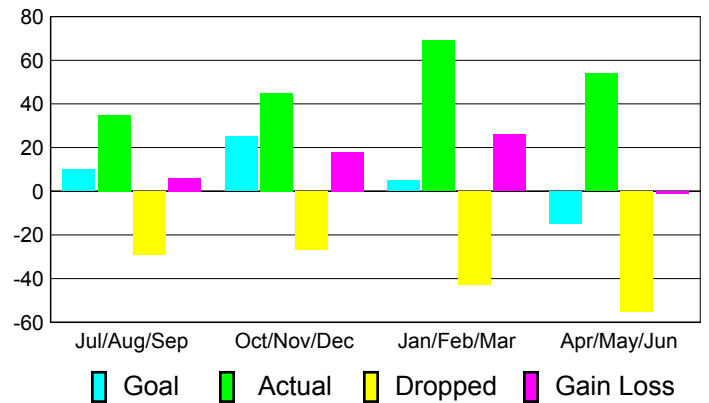

Membership Results 2010-2011

Goal, New, Dropped, Gain/Loss

Comparison of Membership Gain/Loss

Current Year Compared to the Previous Year