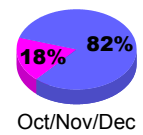

**Membership Results
2010-2011**

**Membership
2009-2010**

Month	Net Memb Goal	Actual New Memb	Actual Dropped Memb	Gain/Loss of Memb	Gain/Loss of Memb
Jul/Aug/Sep	10	35	-29	6	4
Oct/Nov/Dec	25	45	-27	18	-1
Jan/Feb/Mar	5	69	-43	26	30
Apr/May/Jun	-15	54	-55	-1	28
Totals	25	203	-154	49	61

Membership Results 2010-2011

Goal, New, Dropped, Gain/Loss

Comparison of Membership Gain/Loss

Current Year Compared to the Previous Year

Gender Comparison 2010-2011

Jul/Aug/Sep

Oct/Nov/Dec

Jan/Feb/Mar

Apr/May/Jun

■ Male

■ Female